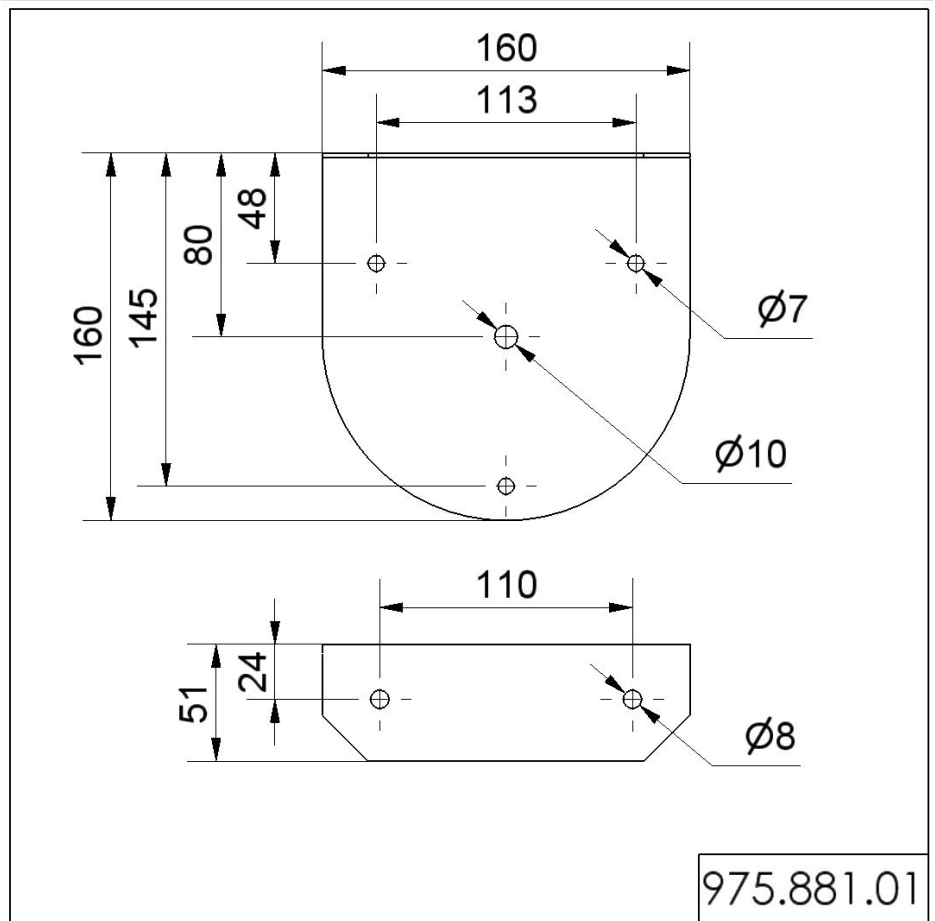

Rotating Mirror Light 880 / Accessories
Fixing bracket BK

Part No.: 975.881.01

MECHANICAL DATA	
Length	160 mm
Width	160 mm
Height	51 mm
Housing colour	Black
Weight with packaging	470 g
Product weight	450 g

DRAWING

! For additional installation and mounting information, refer to the appropriate user guide at www.werma.com. This printed copy is for information only and is subject to alteration.